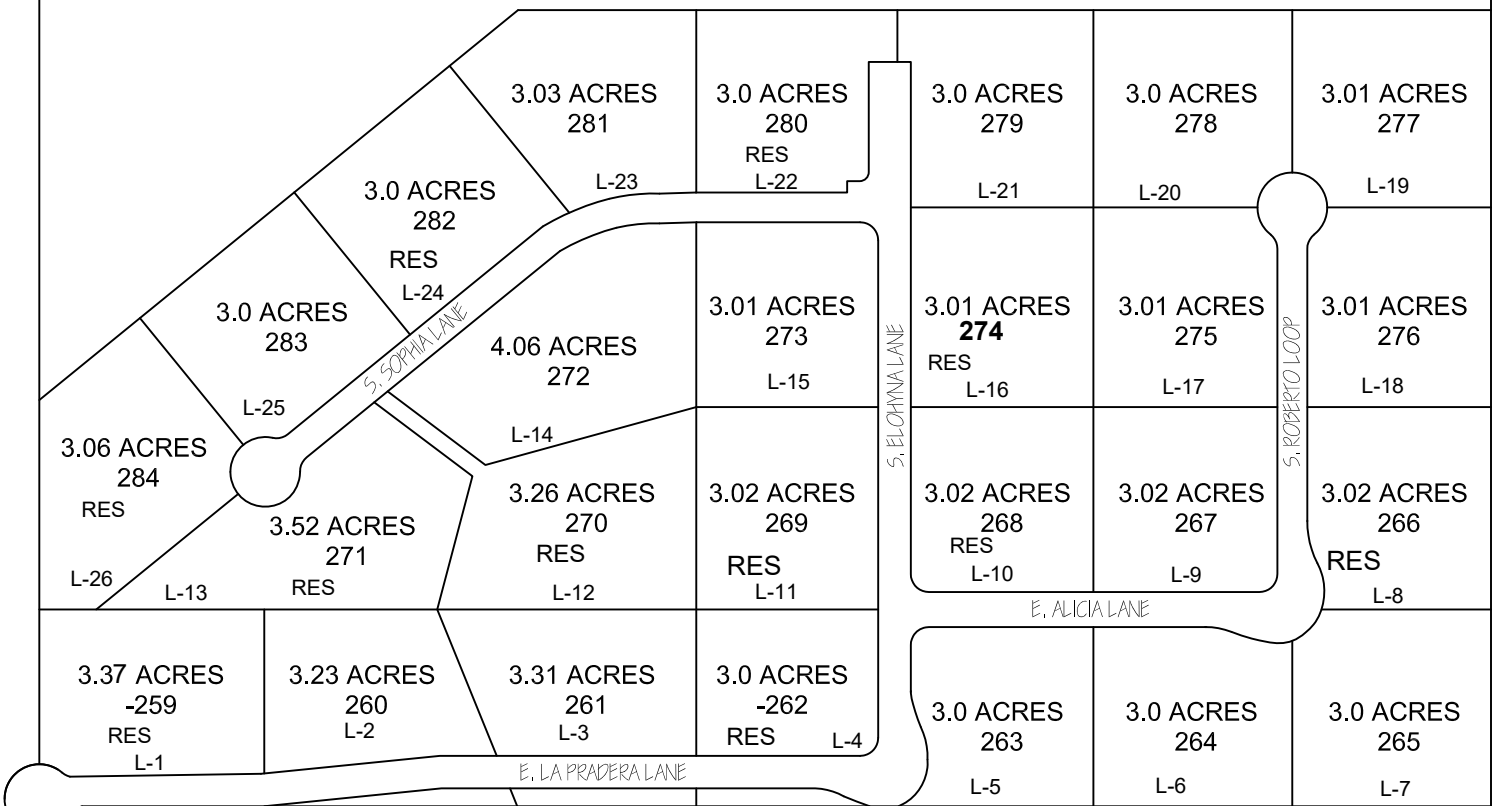

79.52 ACRES 257

The 3 Canyons Map Committee provides this map as a service to 3 Canyons members. The 3 Canyons Master Homeowners Association makes no claims or guarantees about the accuracy or currency of the contents of the map and easement description documents and expressly disclaims liability for errors and omissions in its contents.

L-XX = LOT NUMBER
 Three Digit number is last three numbers of Parcel Number
 "RES" indicates residence
 Map not to scale

104-01-XXX

SECTION 21 NORTHEAST PORTION I A PRADFRA FSTATFS