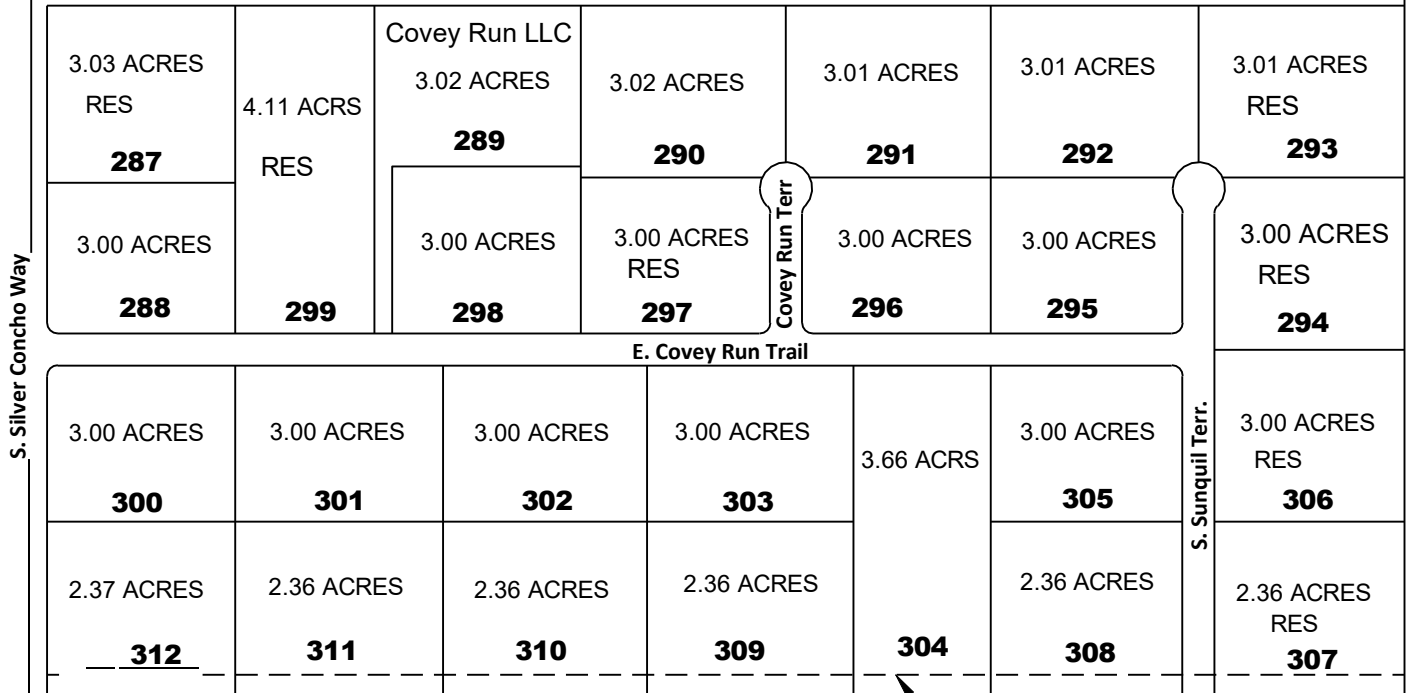

80.30 ACRES

011Q

Three Canyons Road

EASEMENT 40'

Map not to scale

SECTION 21

SOUTHEAST
PORTION Covey Run
Village (104-01-XXX)
T23 R21

The 3 Canyons Map Committee provides this map as a service to 3 Canyons members. The 3 Canyons Master Homeowners Association makes no claims or guarantees about the accuracy or currency of the contents of the map and easement description documents and expressly disclaims liability for errors and omissions in its contents.
"RES" indicates residence