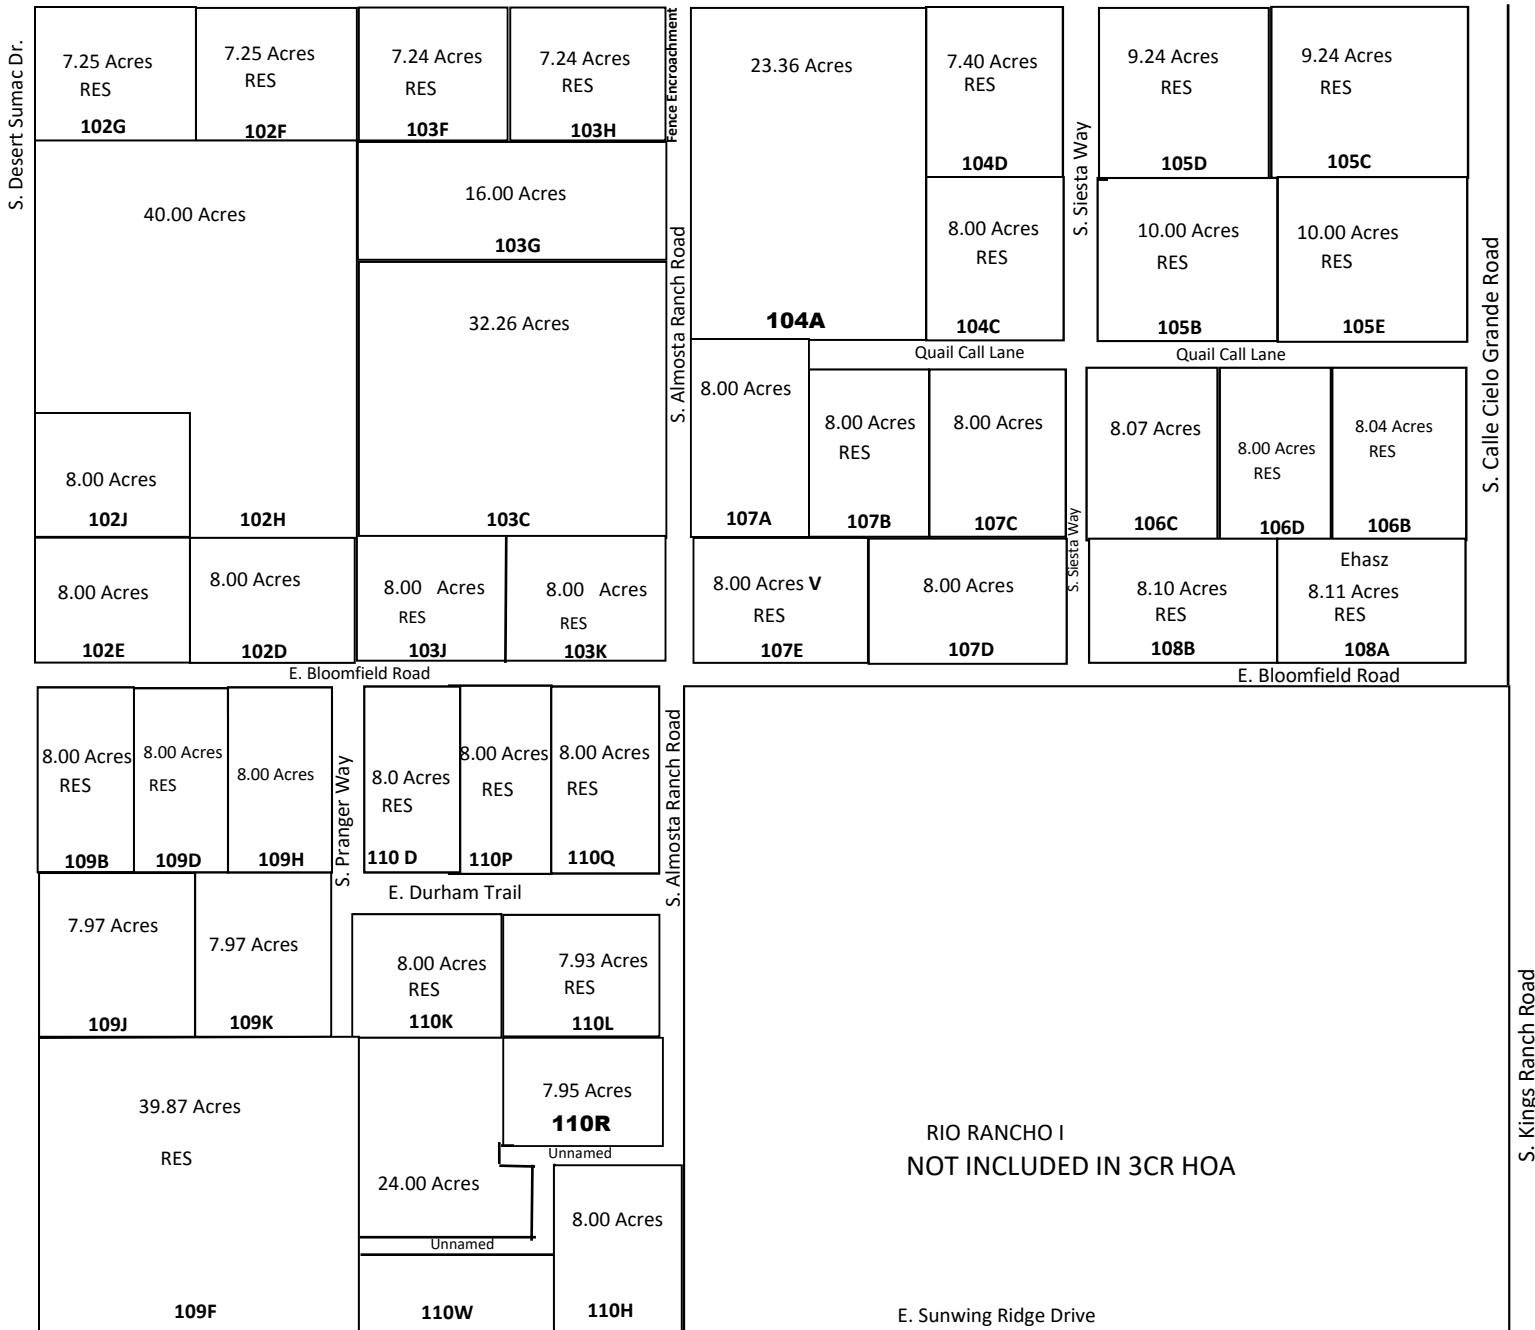

E. THREE CANYONS ROAD

Map not to scale

A"V" denotes a parcel size variance as equested by the member.

"RES" indicates residence

SECTION 26  
 104-01-XXX  
 T23, R21

The 3 Canyons Map Committee provides this map as a service to 3 Canyons members. The 3 Canyons Master Homeowners Association makes no claims or guarantees about the accuracy or currency of the contents of the map and easement description documents and expressly disclaims liability for errors and omissions in its contents.